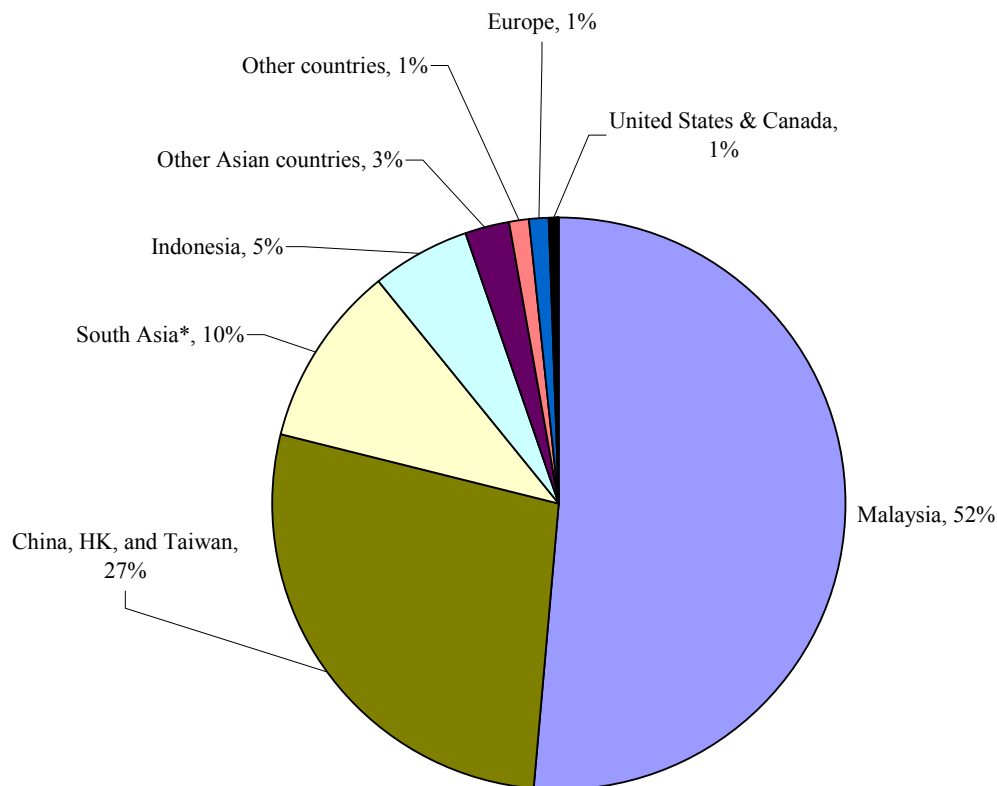

## Metropolitan Singapore Area Singapore

### Metropolitan Stats in Brief (2000):

Total population of metropolitan Singapore	3,263,209
Total foreign-born population of metropolitan Singapore	596,108
Foreign born as a percentage of the population of metropolitan Singapore	18.3%

### Top Six Origin Countries/Areas of the Foreign-Born Population Living in Metropolitan Singapore in 2000

\* South Asia includes India, Pakistan, Sri Lanka, and Bangladesh.

### **MPI Data Hub**

Learn about flow, stock, asylum, net migration, and citizenship data through our [Country and Comparative Data Tool](#).

Explore the origins and destinations of migrants from and to France (and other countries) with the [World Migration Map](#).