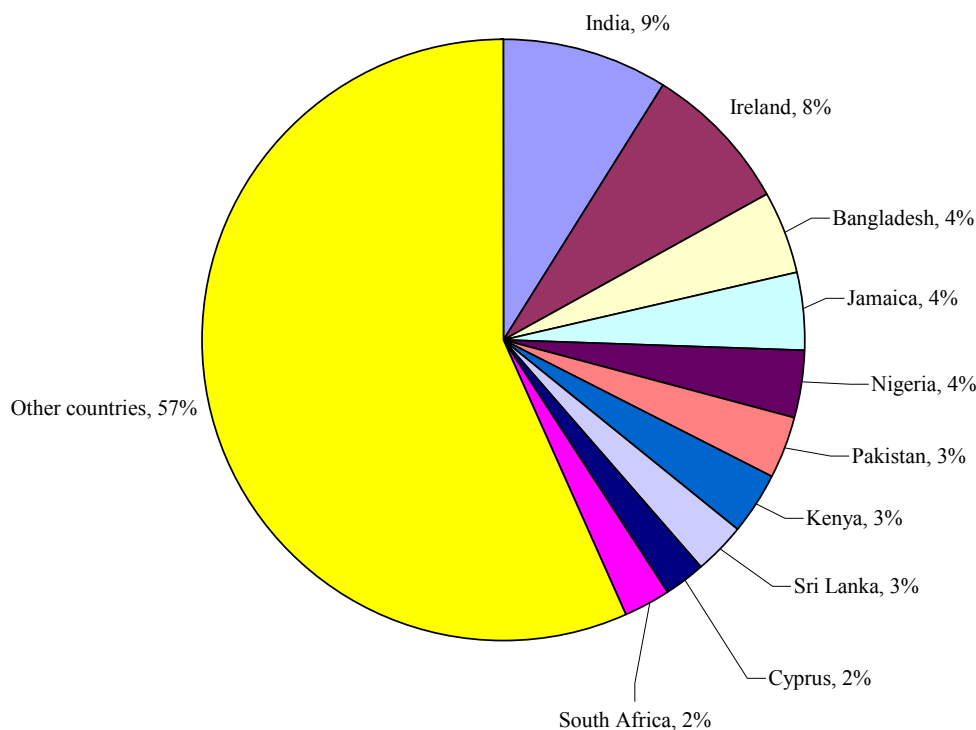

Metropolitan London Area United Kingdom

Country and Metropolitan Stats in Brief (2001):

Total population of the United Kingdom	58,789,201
Total foreign-born population of the United Kingdom	4,896,581
Foreign born as a percentage of the total population	8.3%
Total population of metropolitan London	7,172,091
Total foreign-born population of metropolitan London	1,940,390
Foreign born as a percentage of the population of metropolitan London	27.1%

Source: [National Statistics, Census 2001](#)

Notes: Foreign born are defined as those born overseas, i.e., people born outside the United Kingdom.

Top Ten Countries of Origin of the Foreign-Born Population Living in Metropolitan London in 2001

GW Center for the Study of Globalization

Get more data on the countries of origin of the foreign born in living in the Metropolitan [London](#) Area.

Find out about the foreign born living in [other metropolitan areas](#) around the world (*Hint*: first select the country from the menu on the right and then select the metro area of interest).

MPI Data Hub

Learn about flow, stock, asylum, net migration, and citizenship data through our [Country and Comparative Data Tool](#).

Explore the origins and destinations of migrants from and to the United Kingdom (and other countries) with the [World Migration Map](#).