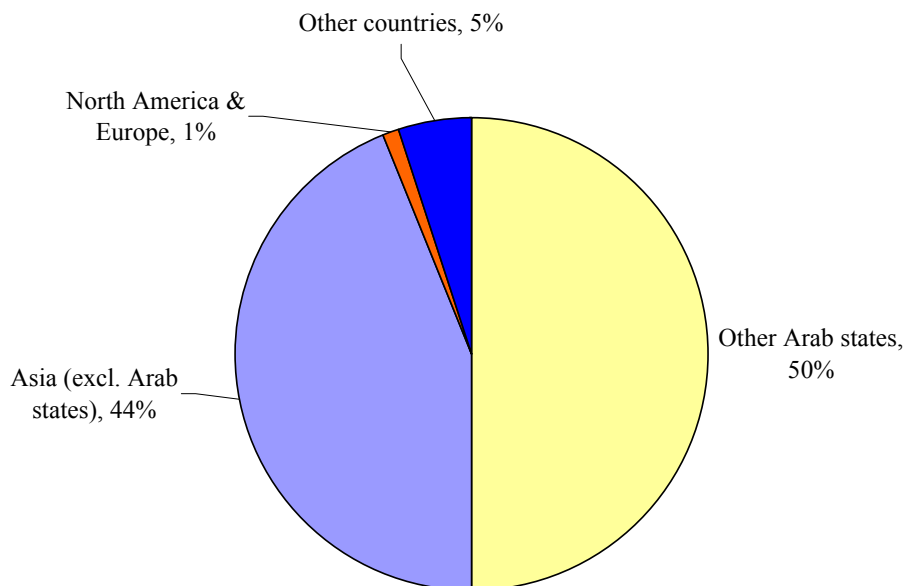

Metropolitan Riyadh Area Saudi Arabia

Country and Metropolitan Stats in Brief:

Total population of Saudi Arabia (2000)	21,484,000
Total foreign-born population of Saudi Arabia (2000)	5,136,418
Foreign born as a percentage of the total population (2000)	23.9%
Total population of metropolitan Riyadh (1997)	3,100,000
Total foreign-born population of metropolitan Riyadh (1997)	1,054,000
Foreign born as a percentage of the population of metropolitan Riyadh (1997)	34.0%

Source: Data on Saudi Arabia mid-year estimates of the total and international migrant populations reported by the UN Population Division (2006), [Trends in Total Migrant Stock: The 2005 Revision](#). Data on Riyadh are from the Ar-Riyadh Development Authority, 1997 (available at the [GUM](#) website).

Top Three Areas of Origin of the Foreign-Born Population Living in Metropolitan Riyadh in 1997

Get more data on the countries of origin of the foreign born in living in the Metropolitan [Riyadh](#) Area.

Find out about the foreign born living in [other metropolitan areas](#) around the world (*Hint:* first select the country from the menu on the right and then select the metro area of interest).

MPI Data Hub