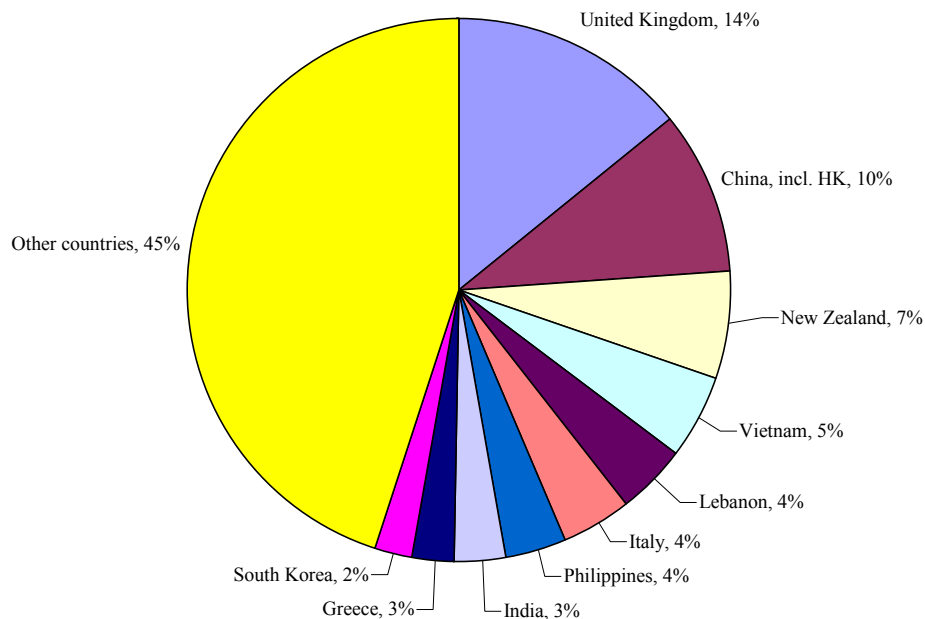

Metropolitan Sydney Area Australia

Country and Metropolitan Stats in Brief (2001):

Total population of Australia	18,972,350
Total foreign-born population of Australia	4,105,444
Foreign born as a percentage of the total population	21.6%
Total population of metropolitan Sydney	3,961,451
Total foreign-born population of metropolitan Sydney	1,235,908
Foreign born as a percentage of the population of metropolitan Sydney	31.2%

Sources: Data for Australia total and foreign-born populations are from the 2001 Census Community Profile Series: Australia [Australian Bureau of Statistics](#). Data for Sydney Statistical Division are from Victoria Office of Multicultural Affairs, 2001 (available at the [GUM](#) website).

Notes: Foreign born are defined as those born overseas, including those 'Inadequately described,' 'At sea,' and 'Not elsewhere classified.'

Top Ten Countries of Origin of the Foreign-Born Population Living in Metropolitan Sydney in 2001

MPI Data Hub

Learn about flow, stock, asylum, net migration, and citizenship data through our [Country and Comparative Data Tool](#).

Explore the origins and destinations of migrants from and to Australia (and other countries) with the [World Migration Map](#).