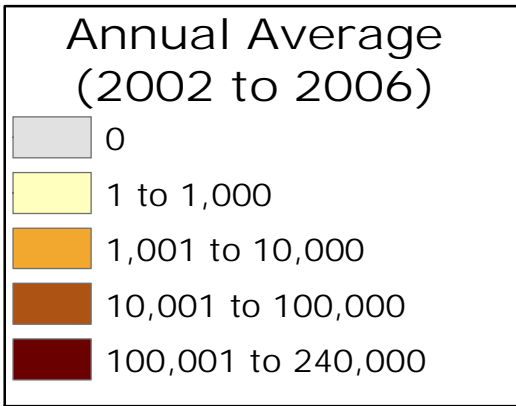

Number of Filipino Workers in the Middle East and East Asia, Annual Average, 2002 to 2006

Source: Philippine Overseas Employment Administration (POEA), 2002 to 2006; Overseas Workers Welfare Administration (OWWA), 2006
 Map ©2007 by the Migration Policy Institute.