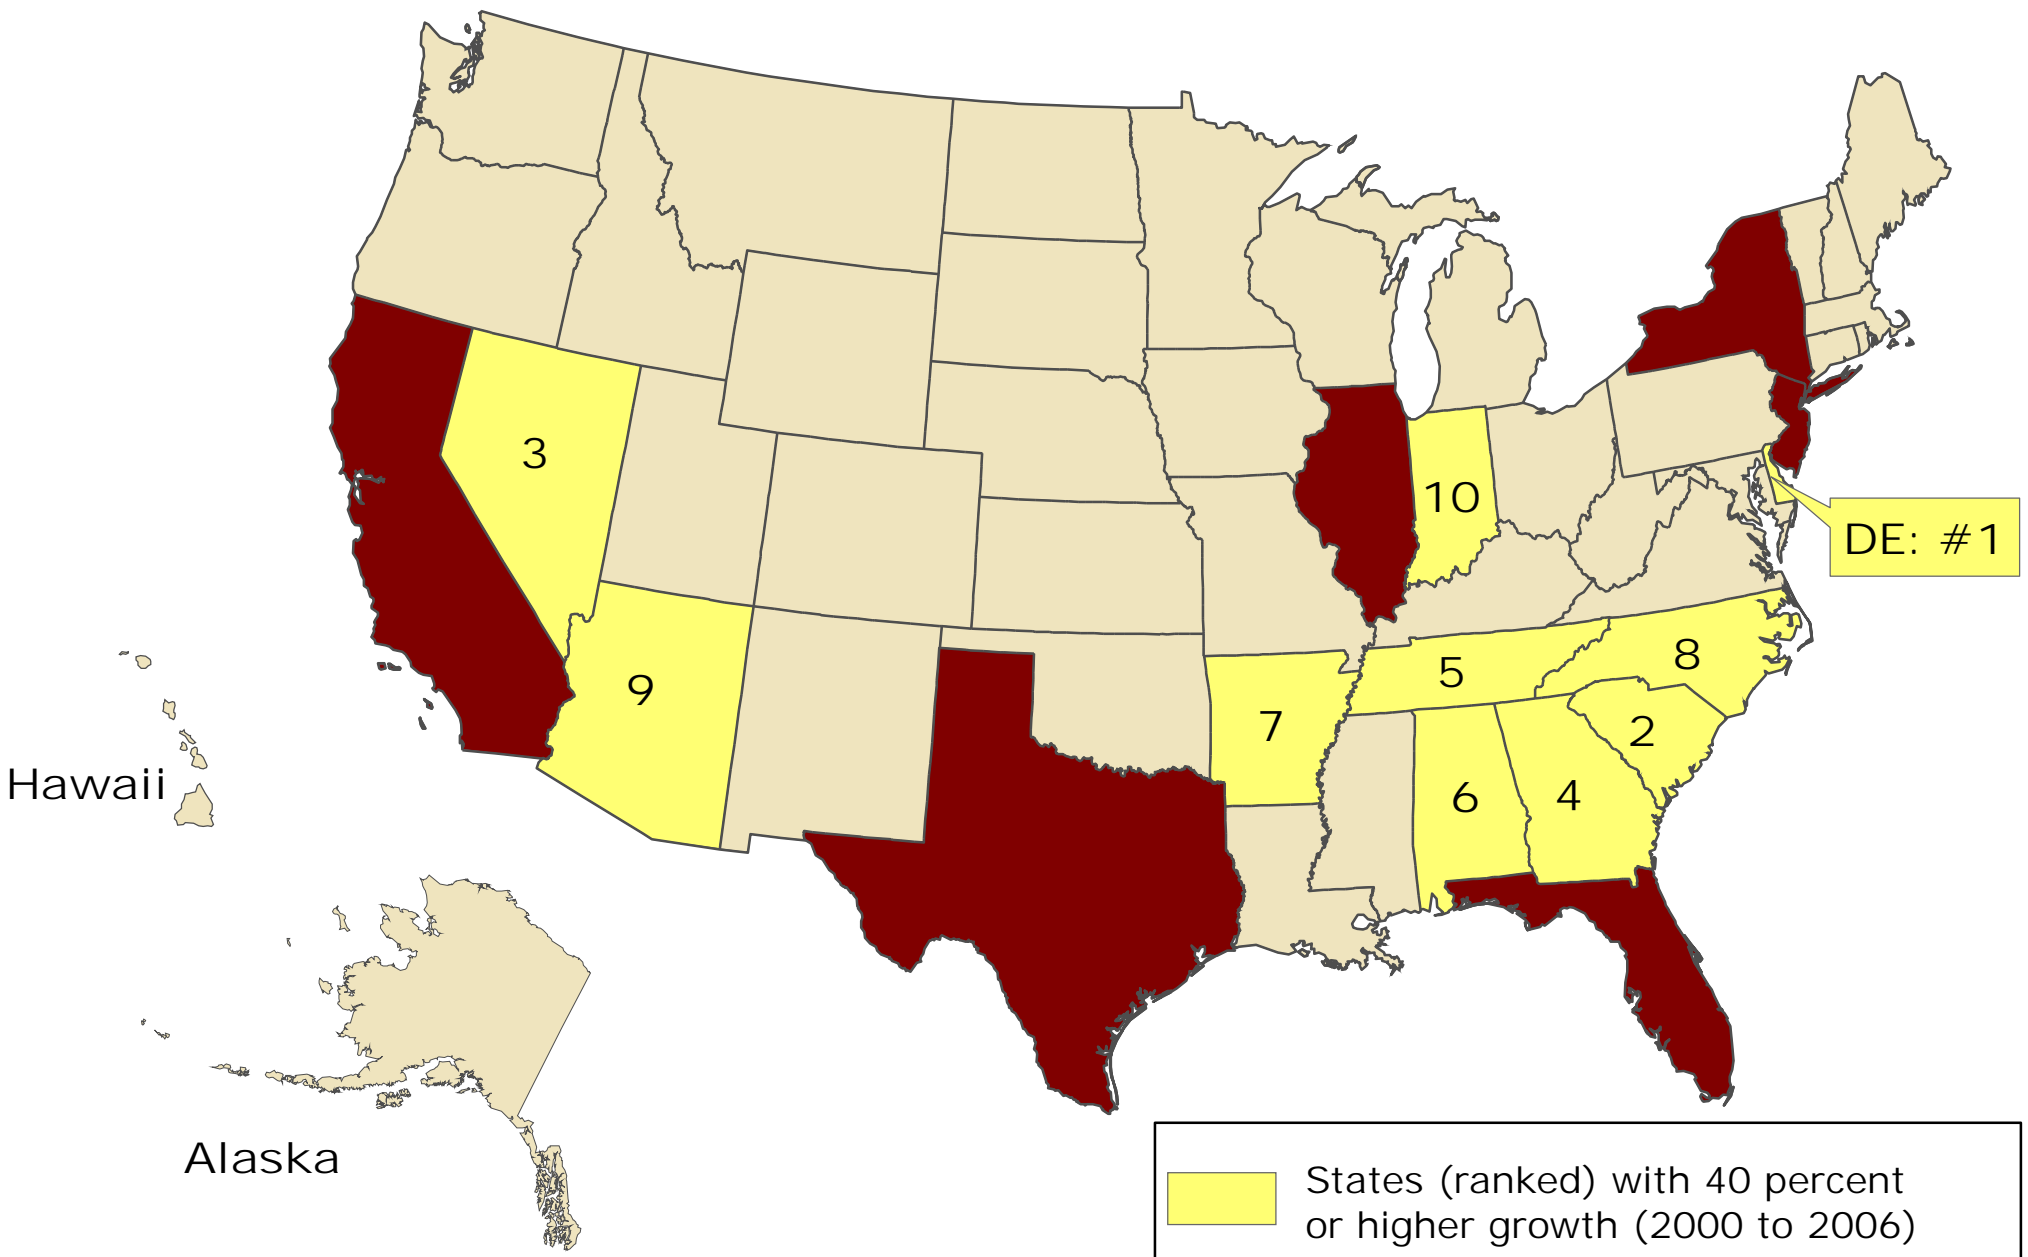

States with the Largest and Fastest-Growing Populations of Foreign Born

	States (ranked) with 40 percent or higher growth (2000 to 2006)
	States with 1.5 million or more foreign born (2006)

Source: 2006 American Community Survey and 2000 Decennial Census.
Map ©2007 by the Migration Policy Institute.